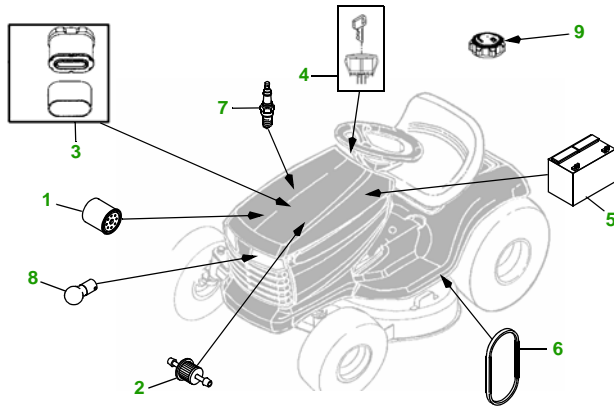

MAINTENANCE REMINDER SHEET

LA165 with 48" Deck

Tractor

Tractor S/N

48" Deck

Deck S/N

Key	Part No.	Description
1	AM125424	OIL FILTER
	GY20577	OIL FILTER (PACKAGE)
2	AM116304	FUEL FILTER - IN-LINE
	GY20709	FUEL FILTER (PACKAGE)
3	MIU11515	A/C CARTRIDGE
	MIU11517	PRE-CLEANER
	GY21057	AIR FILTER (PACKAGE)
4	GY20680	KEY (PACKAGE)
	GY20074	IGNITION SWITCH
5	TY25878	BATTERY

Key	Part No.	Description
6	GX20006	BELT - TRACTION DRIVE
7	M78543	SPARK PLUG
8	AD2062R	HEADLIGHT BULB
9	GX22166	FUEL CAP
10	GX21833	BELT (PACKAGE)
11	GX10168	GAGE WHEEL
12	GX21784	BLADE - STANDARD
	GY20852	BLADE - (PKG) (PACKAGED QTY - 3 BLADES)
	GX21785	BLADE - BAGGING
	GX21786	BLADE - HI PERF MULCHING